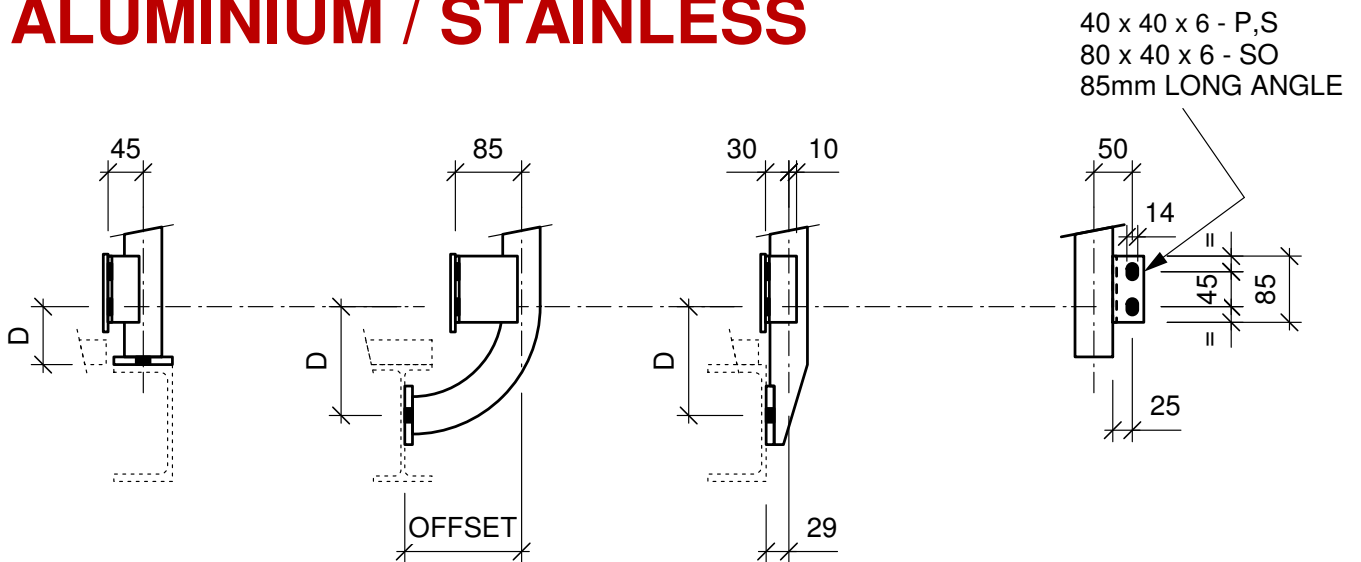

## STEEL

DIMENSION 'D' FOR VARIOUS STANCHION TYPES								
Grate height mm	nil OLD	nil NEW	20,25,32 OLD	20,25,32 NEW	40,45,50 OLD	40,45,50 NEW	55,60,65 OLD	55,60,65 NEW
P, W, C	D = 40	D = 60	D = 65	D = 85	D = 80	D = 100	D = 100	D = 120
S & SO	D = 115	D = 135	D = 140	D = 160	D = 160	D = 180	D = 175	D = 195

## ALUMINIUM / STAINLESS

DIMENSION 'D' FOR VARIOUS STANCHION TYPES				
Grate height mm	nil	20,25,32	40,45,50	55,60,65
P, W, C	D = 40	D = 65	D = 80	D = 100
S & SO	D = 115	D = 140	D = 160	D = 175