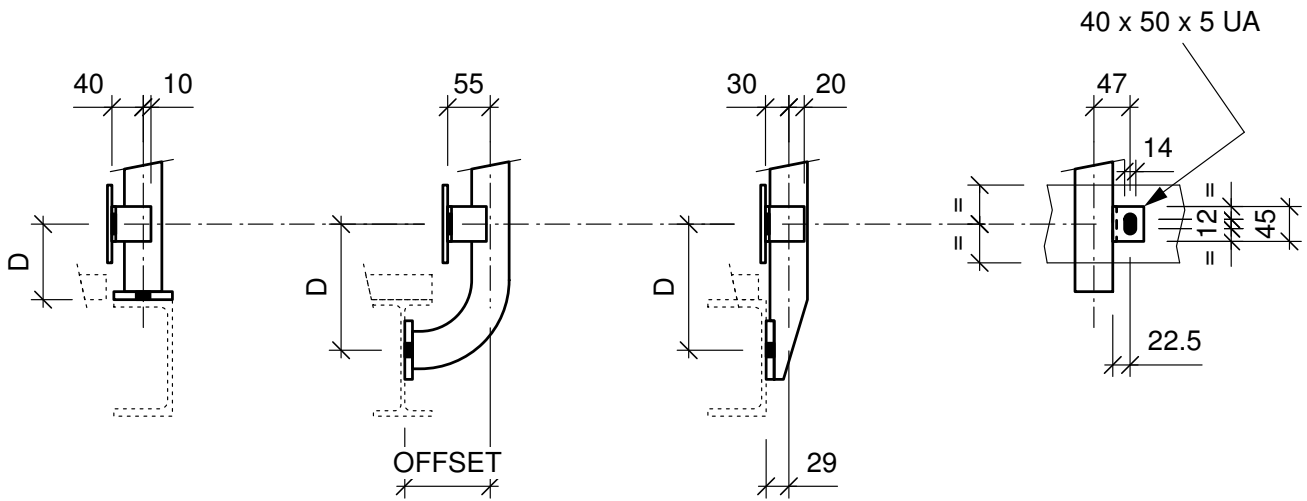

## STEEL

DIMENSION 'D' FOR VARIOUS STANCHION TYPES								
Grate height mm	nil OLD	nil NEW	20,25,32 OLD	20,25,32 NEW	40,45,50 OLD	40,45,50 NEW	55,60,65 OLD	55,60,65 NEW
P, W, C	D = 40	D = 60	D = 65	D = 85	D = 80	D = 100	D = 100	D = 120
S & SO	D = 115	D = 135	D = 140	D = 160	D = 160	D = 180	D = 175	D = 195

## ALUMINIUM / STAINLESS

DIMENSION 'D' FOR VARIOUS STANCHION TYPES				
Grate height mm	nil	20,25,32	40,45,50	55,60,65
P, W, C	D = 40	D = 65	D = 80	D = 100
S & SO	D = 115	D = 140	D = 160	D = 175